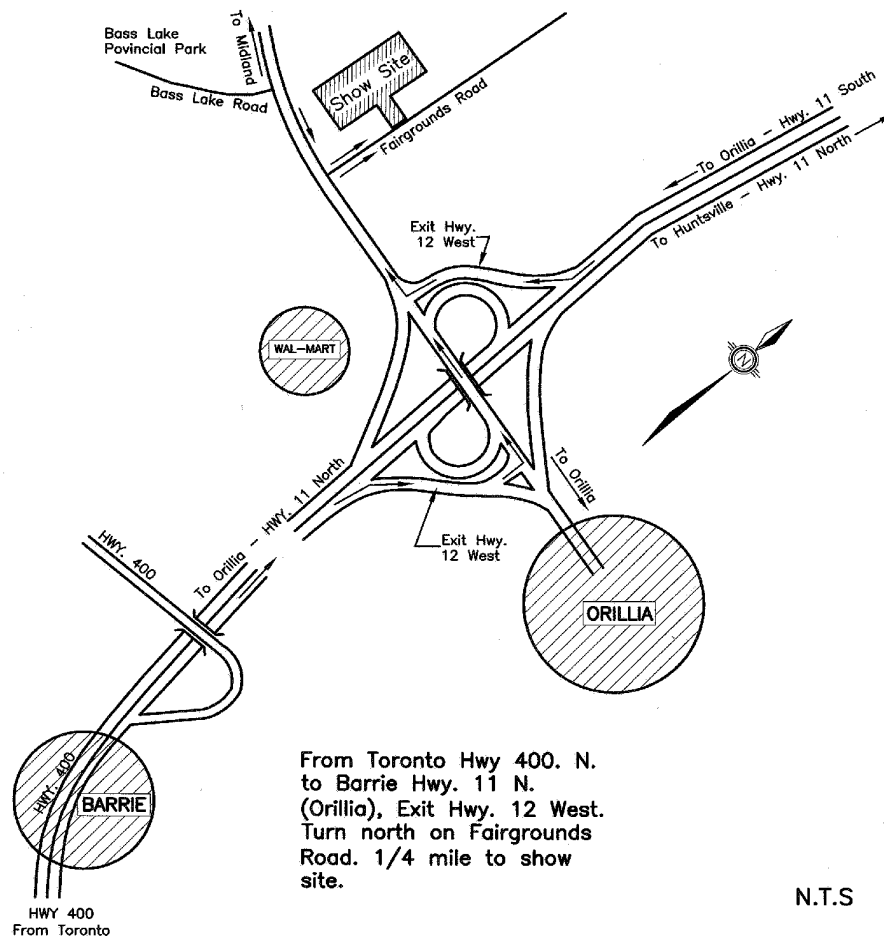

### **ALL BREED CHAMPIONSHIP DOG SHOWS**

**Saturday, August 4, 2018  
Sunday, August 5, 2018  
Monday, August 6, 2018**

**ODAS PARK  
4500 Fairgrounds Road  
Orillia, Ontario  
GPS Coordinates: N44°36.9765', W079° 28.0192'**