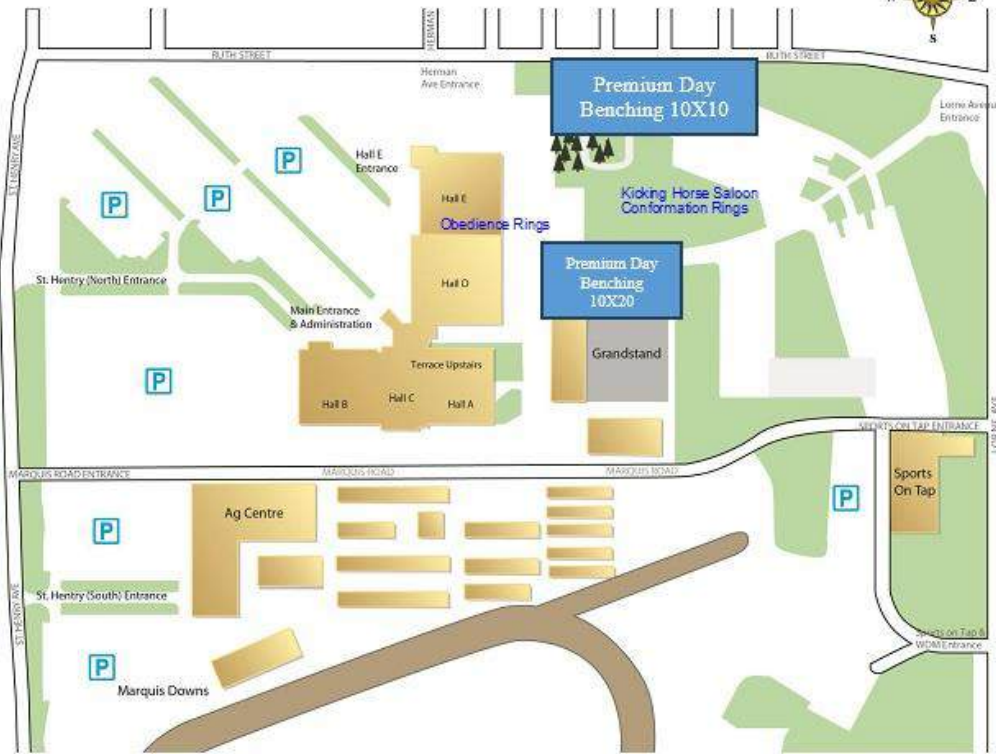

PRAIRIELAND PARK