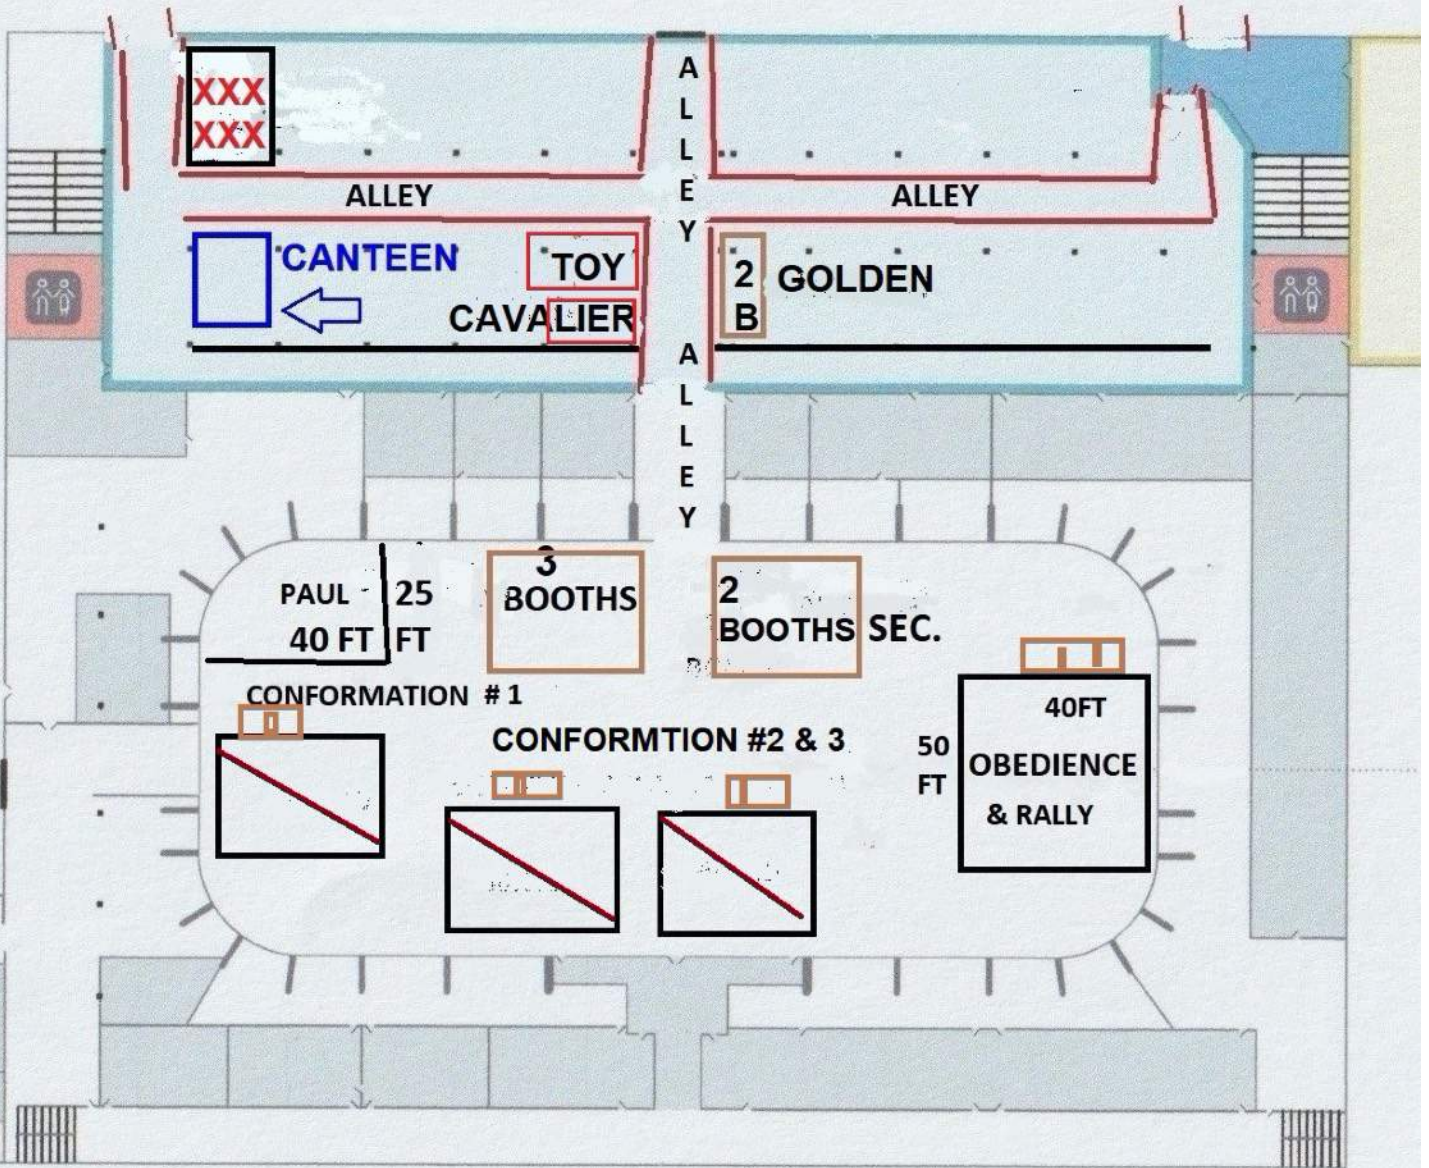

Riverview Animal Hospital
550 Pine Glen Road, Riverview, NB E1B 4X2
506 - 387 - 4015

DOOR 17
EXHIBITOR
ENTRANCE

BIG
DOOR

DOOR 22
EXHIBITOR
ENTRANCE

JUDGING SCHEDULE
MONCTON KENNEL CLUB + SPECIALTIES
5/24/2024-5/26/2024
Moncton Coliseum, Moncton NB