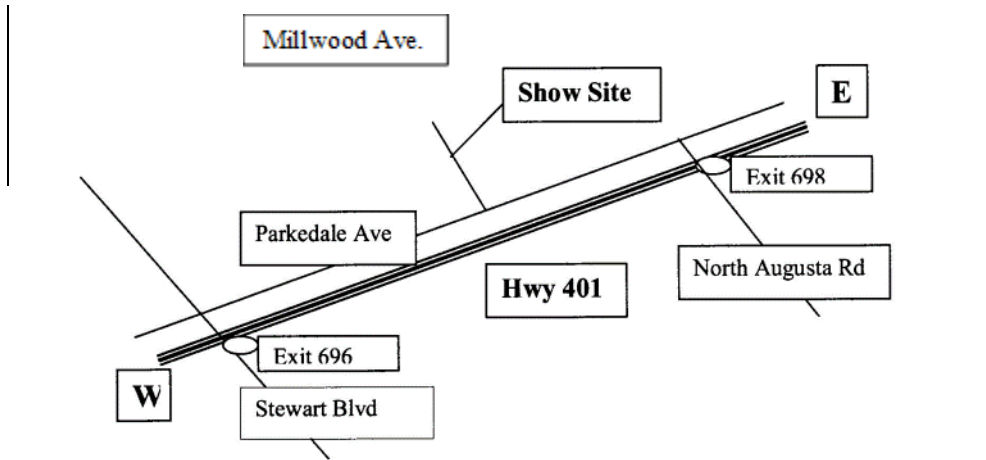

From the east:

Take Exit 698 off Highway 401, turn left onto PARKEDALE AVENUE, proceed to MILLWOOD AVE., turn right and turn right again on MAGEDOMA DRIVE immediately behind Canadian Tire

From the west:

Take Exit 696 off Highway 401, turn left (over the overpass) on STEWART BLVD., proceed to PARKEDALE AVENUE, turn right, proceed east along PARKEDALE to MILLWOOD AVENUE, turn left, turn right on MAGEDOMA DRIVE, immediately behind Canadian Tire.