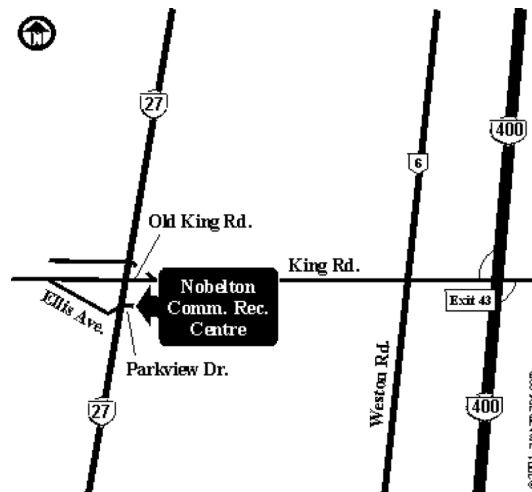

SHOW SECRETARY

MJN SHOW SERVICES
9 Samya Court
Scarborough ON M1R 2A4

Tel. (416) 759-8593

Fax (416) 759-7790

E-Mail: info@mjnshowservices.com

Driving Instructions:

Nobleton is located on Hwy-27, between Hwy-50 and Hwy-400, approx. 45 km northwest of Toronto.

Enter the show site from Hwy 27 via the drive north of the CIBC bank turning east to the parking lot; or off King Road south onto Old King Road (just opposite the fire hall) and then left just past the grey community hall and into the parking lot. The arena is the building on your left once in the parking lot.