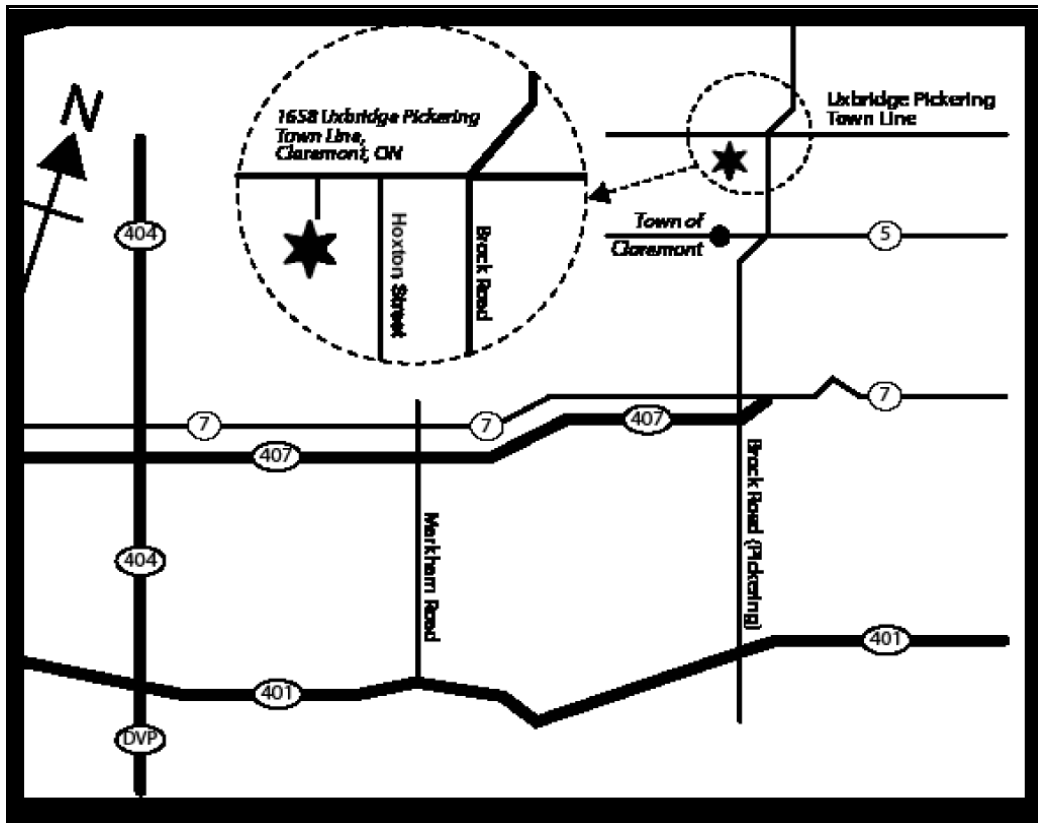

# JUDGING SCHEDULE

**TUESDAY, AUGUST 21, 2018**  
**WEDNESDAY, AUGUST 22, 2018**  
*TWO SHOWS EACH DAY*

**Toad Hall**  
**1658 Pickering Uxbridge Townline Road**  
**Pickering ON**