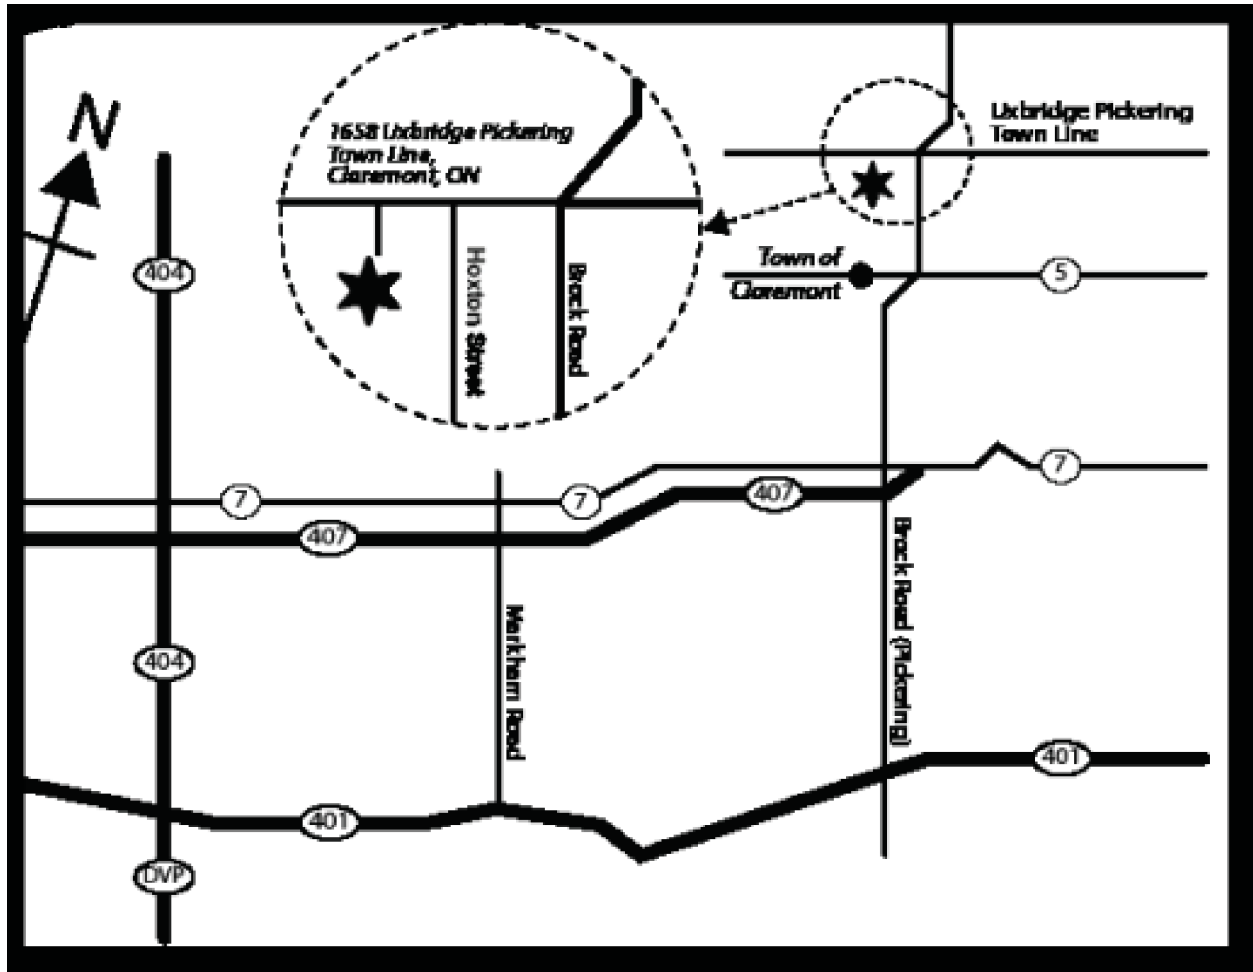

followed by:

RING 2 - OBEDIENCE TRIAL - TRIAL #2

UTILITY B:	302
OPEN B:	301, 302, 303, 304
NOVICE A:	308, 315
PRE-NOVICE:	305, 310, 311

Judging for obedience trials is based on the formula of 9 Pre-Novice, 8 Novice, 7 Open and 6 Utility dogs per hour. Please notify the Obedience steward if you have a conflict between conformation and obedience. Lunch breaks will be posted at ringside.

Please Note:

The ramp from Hwy. 401 east to Brock Road North is closed. Take the ramp to Brock Road South, and turn back north at the earliest opportunity (you may have to go past the first set of lights and turn onto a side street).