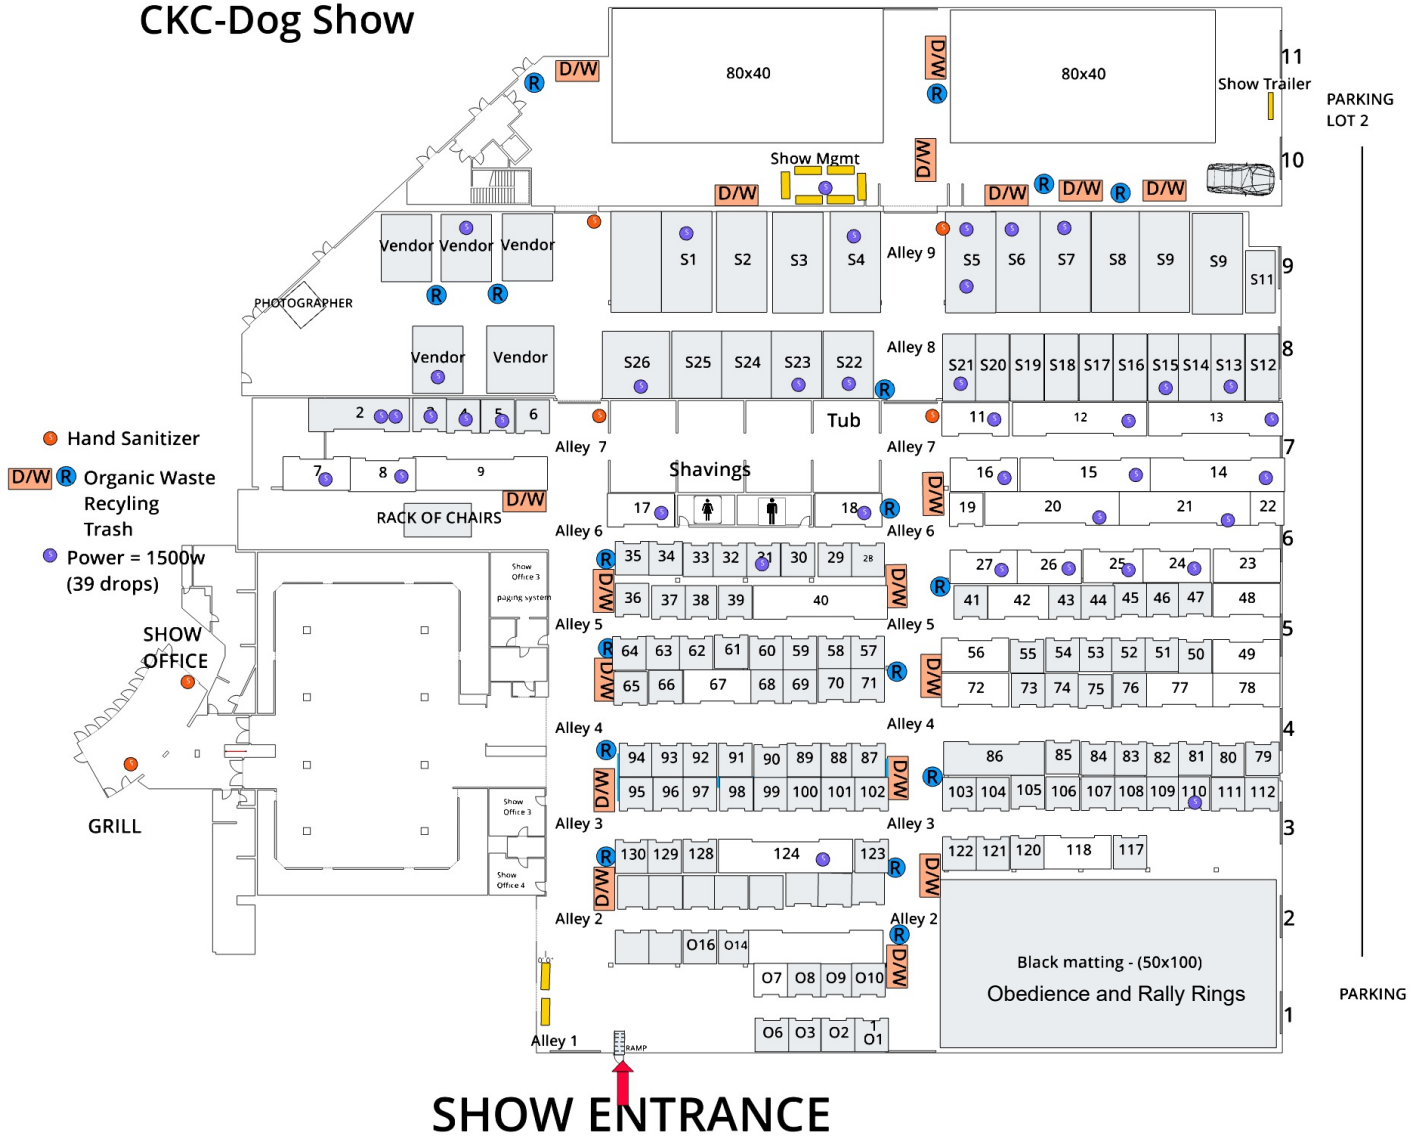

CKC-Dog Show

20 Feet

Spectator entry fees

Adult - \$10
Children 8 - 17 - \$5
Children under 8 FREE

Judging Schedule – Evelyn Kenney Kennel & Obedience Club Sweepstakes – Friday, January 27, 2023

Ring 2 Immediately following Best in Show	Ring 3 Immediately following Best in Show
<p>SWEEPSTAKES - Puppies 44 DOGS</p> <p>JUDGE Janine Starink</p> <p>6 – 9 Month Males – 10 9 – 12 Month Males – 11 6 – 9 Month Females – 15 9 – 12 Month Females – 8</p>	<p>SWEEPSTAKES - Juveniles 16 DOGS</p> <p>JUDGE Carolyn Ayre</p> <p>12 – 18 Month Male – 8 12 – 18 Month Female – 8</p>