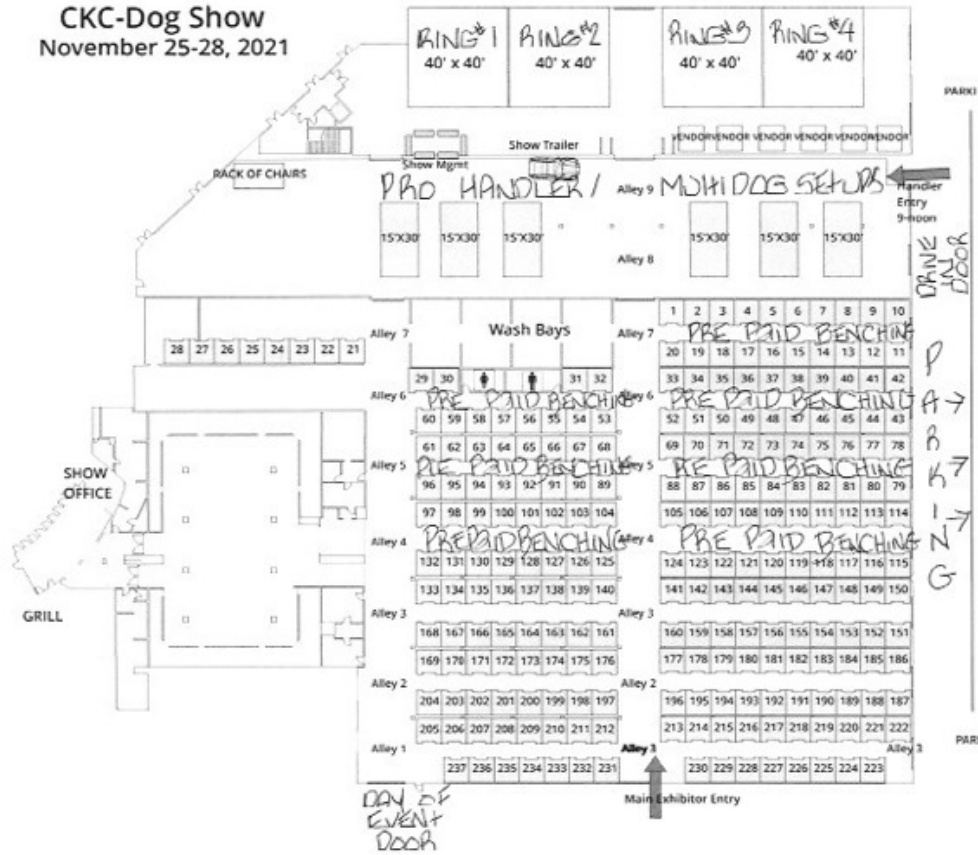

**CKC-Dog Show**  
November 25-28, 2021

PARKING →