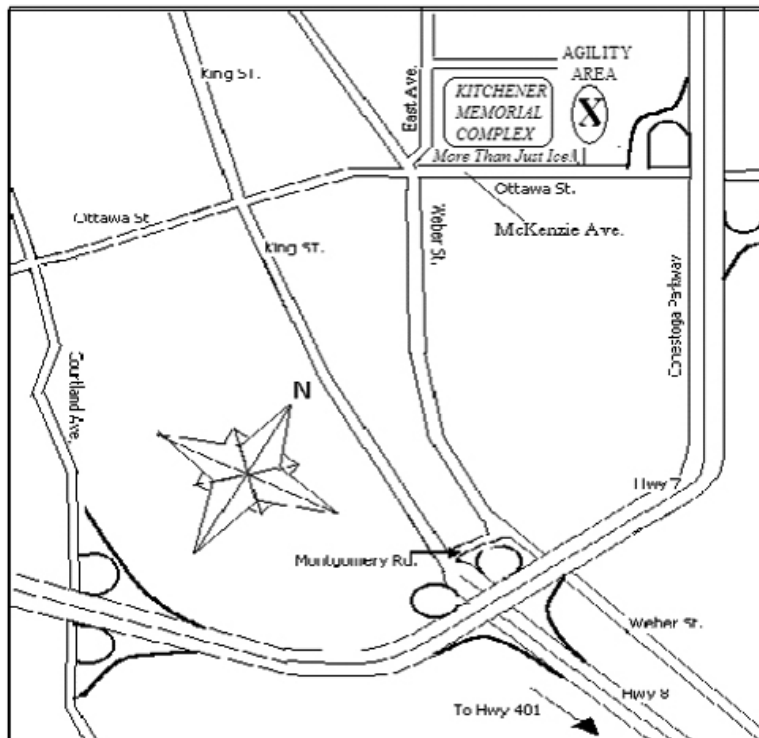

KITCHENER MEMORIAL AUDITORIUM COMPLEX

Kinsmen & Kiwanis Arenas

400 East Avenue, Kitchener ON

*The building will be open for setup on Friday, May 20th
from 2 p.m. to 10 p.m.*

The building will open at 6 a.m. each morning.