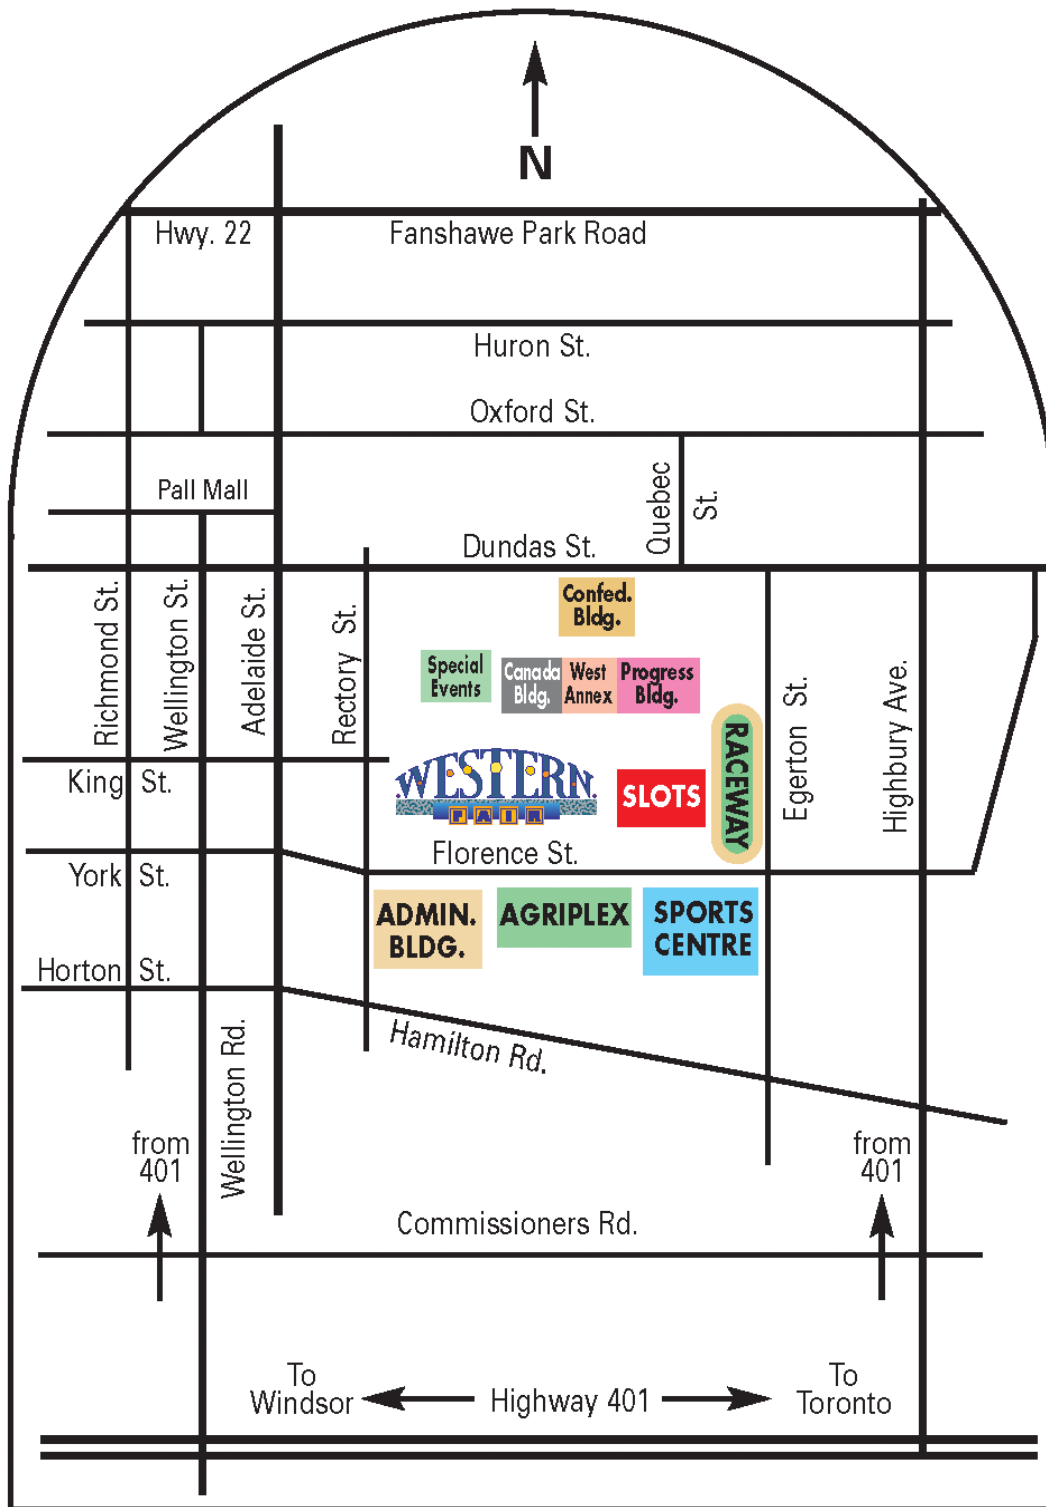

From the West (Windsor) - Take Hwy. 401 to London, exit Wellington Road North. Follow Wellington Rd. N. (quite some distance). Turn right onto King Street. Show site on your right.

From the East (Toronto) - Take Hwy. 401 to London, exit Highbury Avenue North. Turn left on Florence St., continue until Rectory St. Turn right, one block, right on King St. Show site straight ahead.

From Port Huron/Sarnia - Take Hwy. 402 to Hwy. 401, then follow From the West directions.