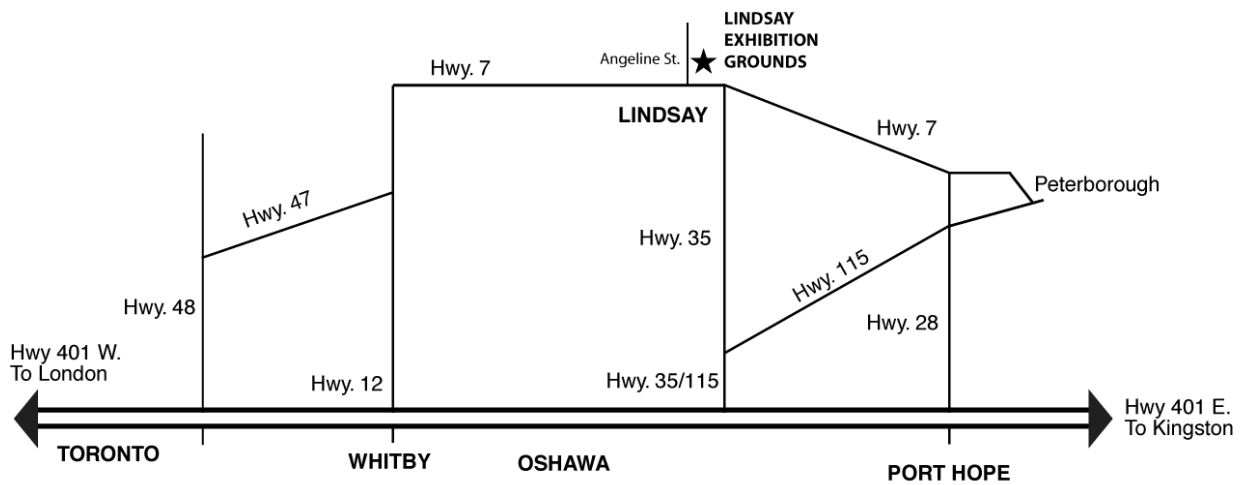

SUMMARY

	<u>Fri.</u>	<u>Sat.</u>	<u>Sun.</u>
Group 1	140	154	139
Group 2	55	75	67
Group 3	62	86	98
Group 4	34	43	40
Group 5	76	90	92
Group 6	85	90	88
Group 7	<u>73</u>	<u>101</u>	<u>100</u>
	525	639	624
Baby Puppies	52	65	65
Limited Breed	<u>135</u>	<u>176</u>	<u>90</u>
	712	880	779