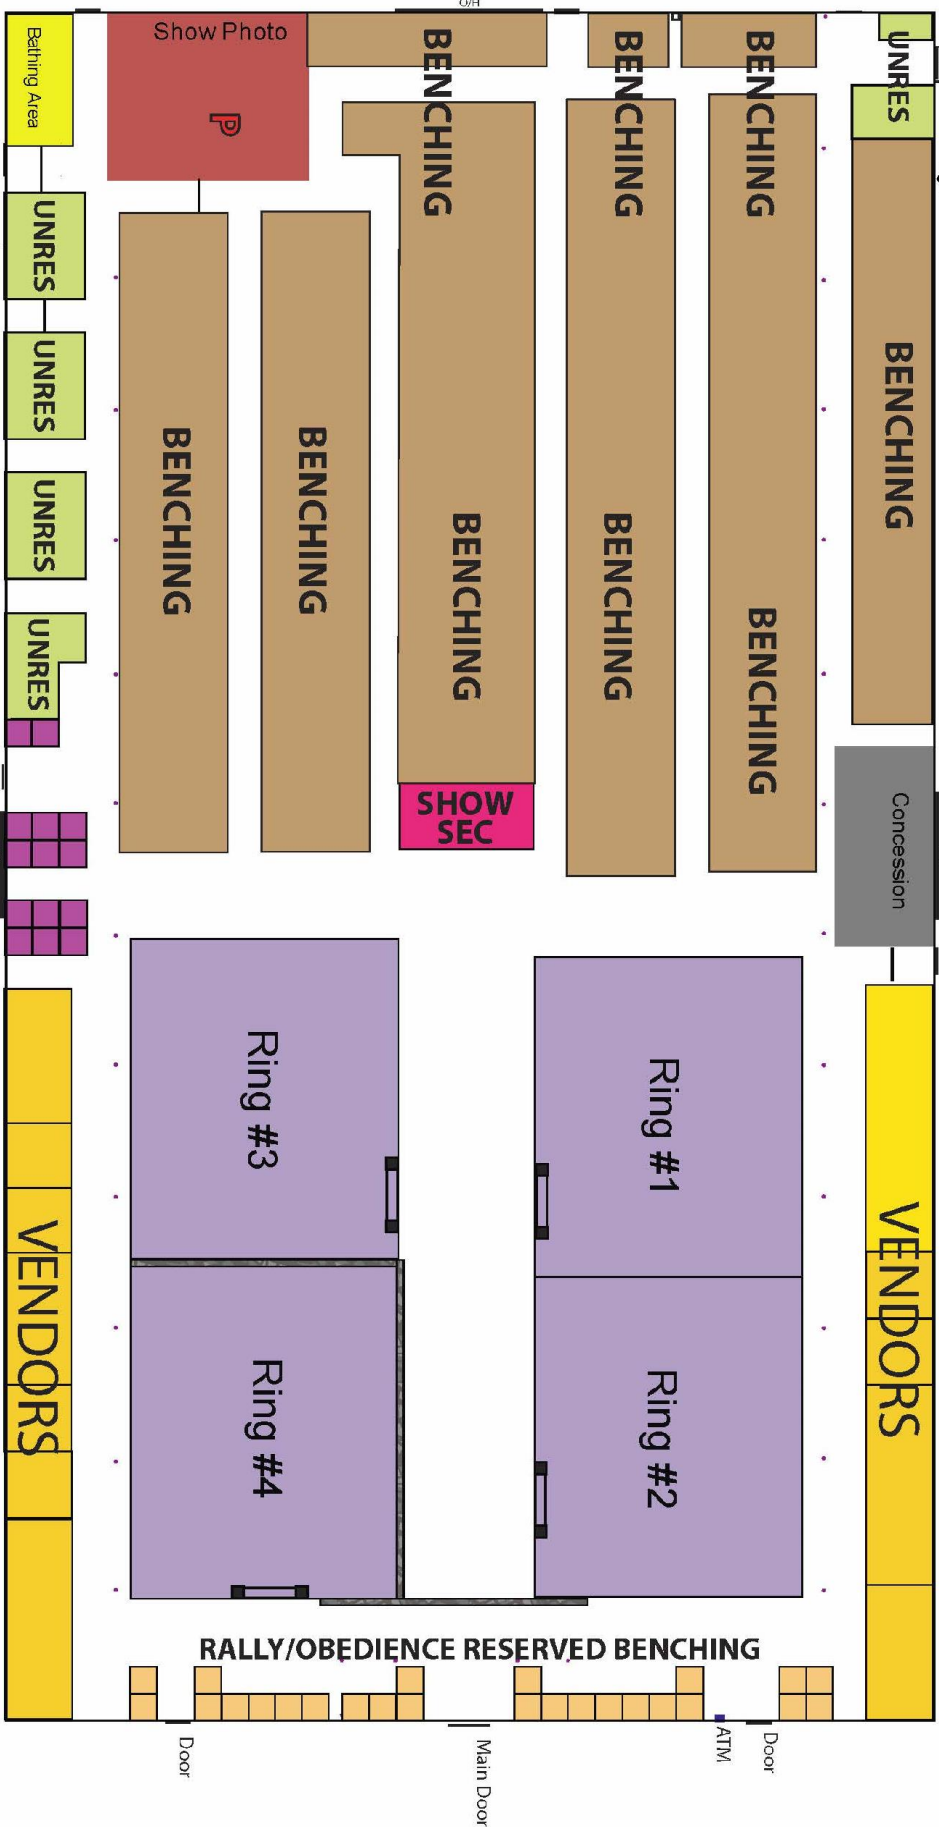

West Over-Head Door Entrance

BREEDER STANDARD.

At ROYAL CANIN®, we obsess over purebred dogs—and the perfect nutrition for each of them. ROYAL CANIN® formulas are developed with your breed's unique needs in mind for superior body condition, coat health and digestion. As a breed expert, you know the right nutrition can unlock the magnificence inside your dogs, and so do we.