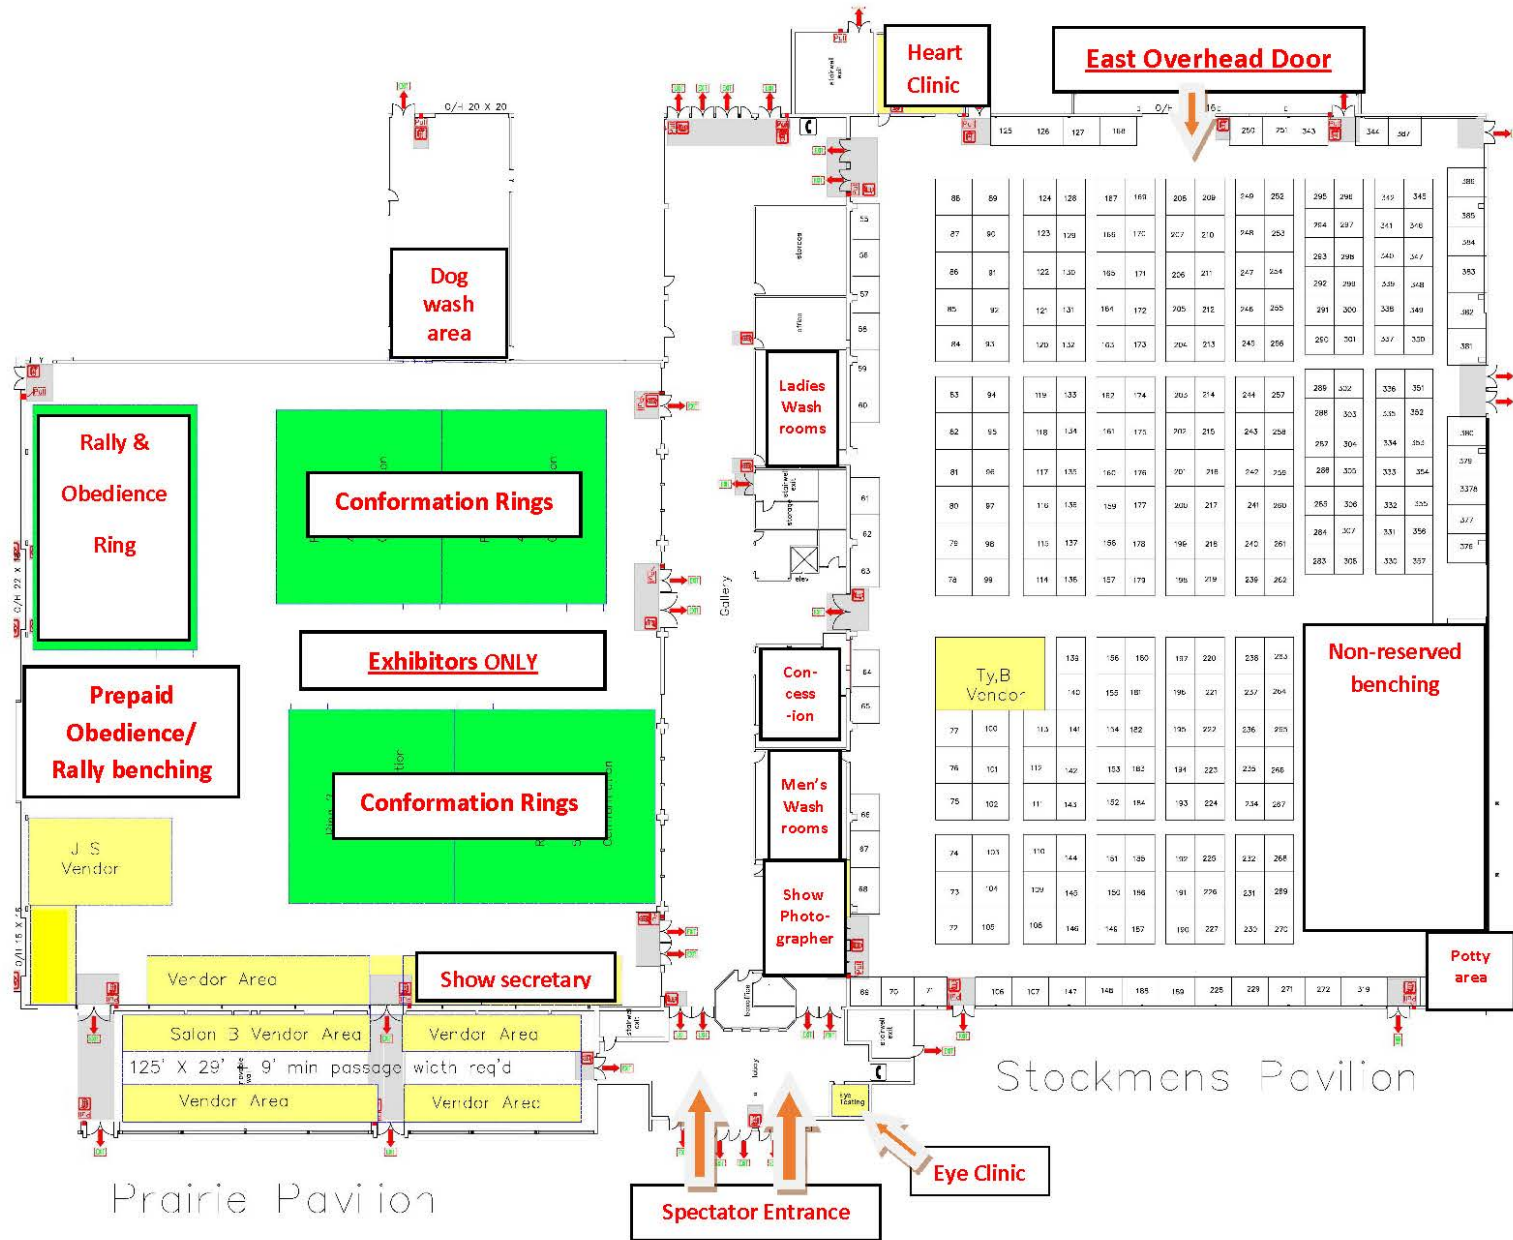

Times for setup entry on Thursday afternoon:

12 pm – Vendors ONLY

2 pm – East overhead doors: Large (4-6 + spaces) reserved setups

4 pm – East overhead doors: All other benching-reserved & non reserved

If you enter the building and set up/save spaces **prior** to these times, you will be removed. Anyone verbally abusing show volunteers will be immediately removed from the show premises.

The large overhead door will only be opened as needed, starting at the above times on Thursday for setup, until approximately 6 pm. It will then be locked and not opened again until after completion of Best In Show Sunday afternoon.