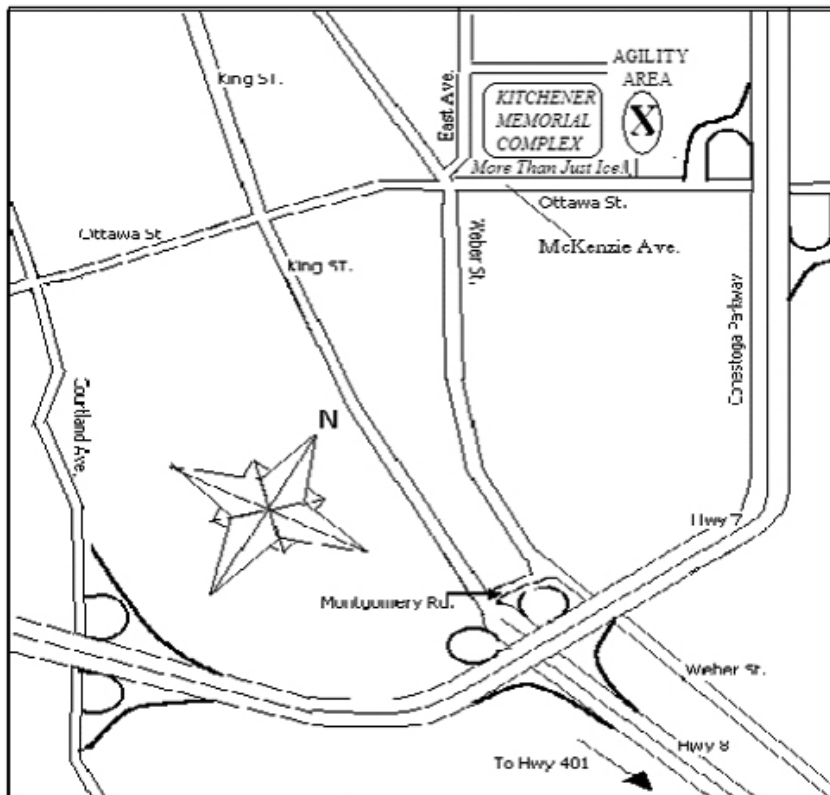

followed by:

TRIAL #2 - RING 6 - Judge: Bonnie Christie

MASTER: 2003, 2004, 2008, 2011, 2020, 2023
EXCELLENT B : 2001, 2003, 2004, 2008, 2009, 2014, 2019, 2022, 2024, 2025
EXCELLENT A : 2016
ADVANCED B : 2002, 2003, 2006, 2010, 2012, 2014, 2018, 2019, 2022, 2024
ADVANCED A : 2015, 2017, 2021
INTERMEDIATE : 2029, 2035, 2045
NOVICE B : 2031, 2033, 2034, 2036, 2038, 2039, 2042, 2047
NOVICE A : 2026, 2027, 2028, 2037, 2041, 2046

followed by:

TRIAL #3 - RING 6 - Judge: Bonnie Christie

MASTER: 2003, 2004, 2008, 2011, 2023
EXCELLENT B : 2001, 2003, 2004, 2008, 2009, 2014, 2025
ADVANCED B : 2003, 2010, 2012, 2014
ADVANCED A : 2015, 2017
INTERMEDIATE : 2029, 2035
NOVICE B : 2031, 2038, 2039, 2042, 2047
NOVICE A : 2026, 2028, 2037, 2041, 2046