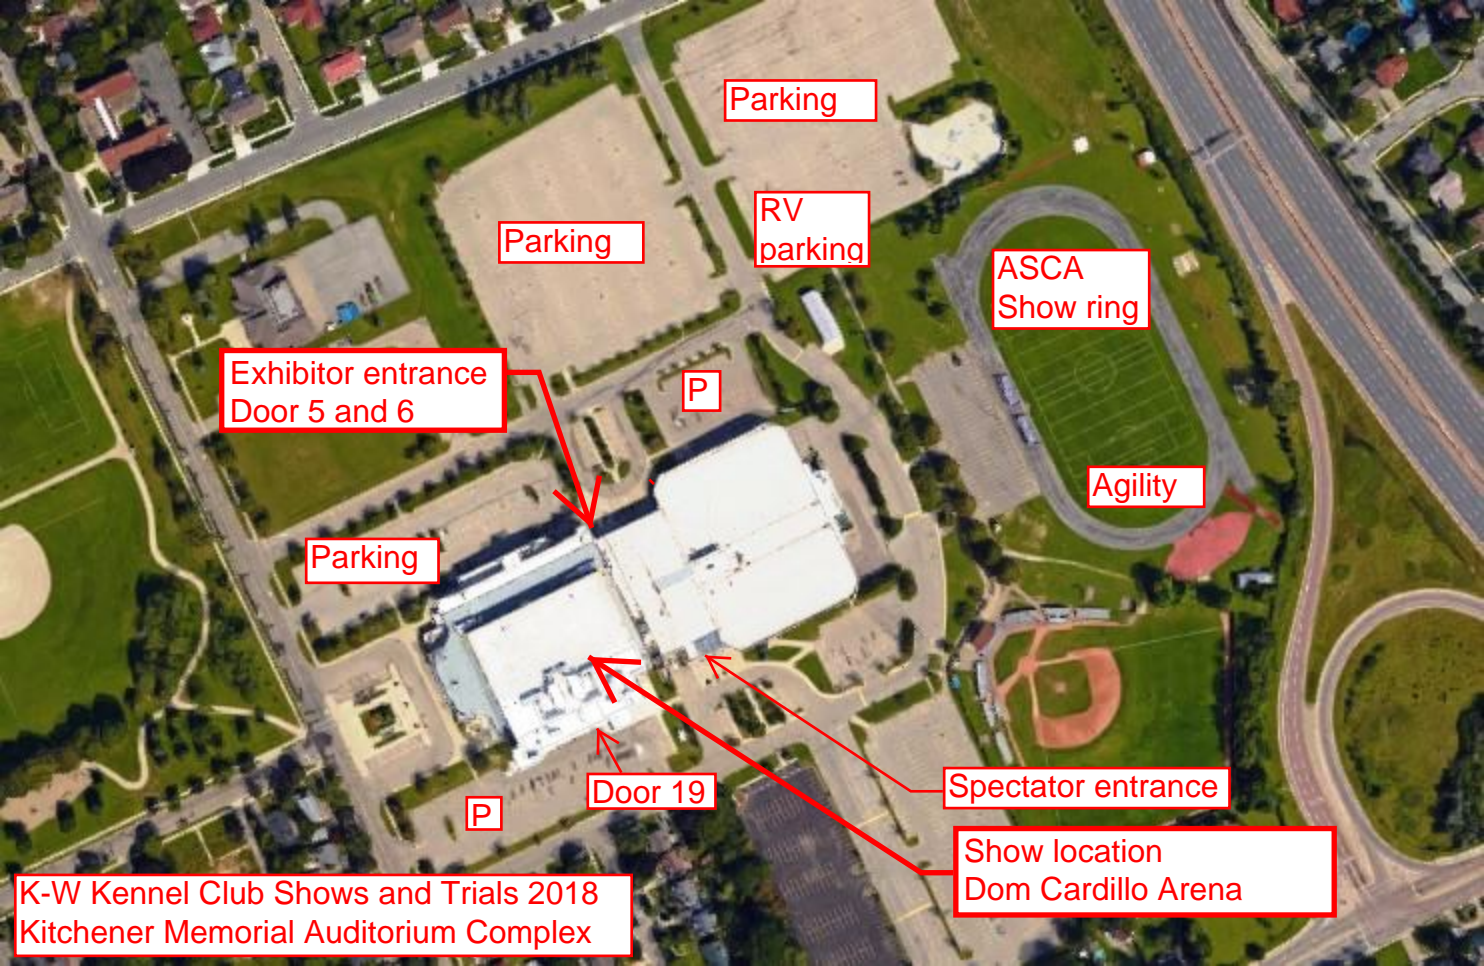

**K-W Kennel Club Shows & Trials 2018
DOM CARDILLO ARENA**

Parking

Parking

RV parking

ASCA Show ring

Exhibitor entrance
Door 5 and 6

P

Agility