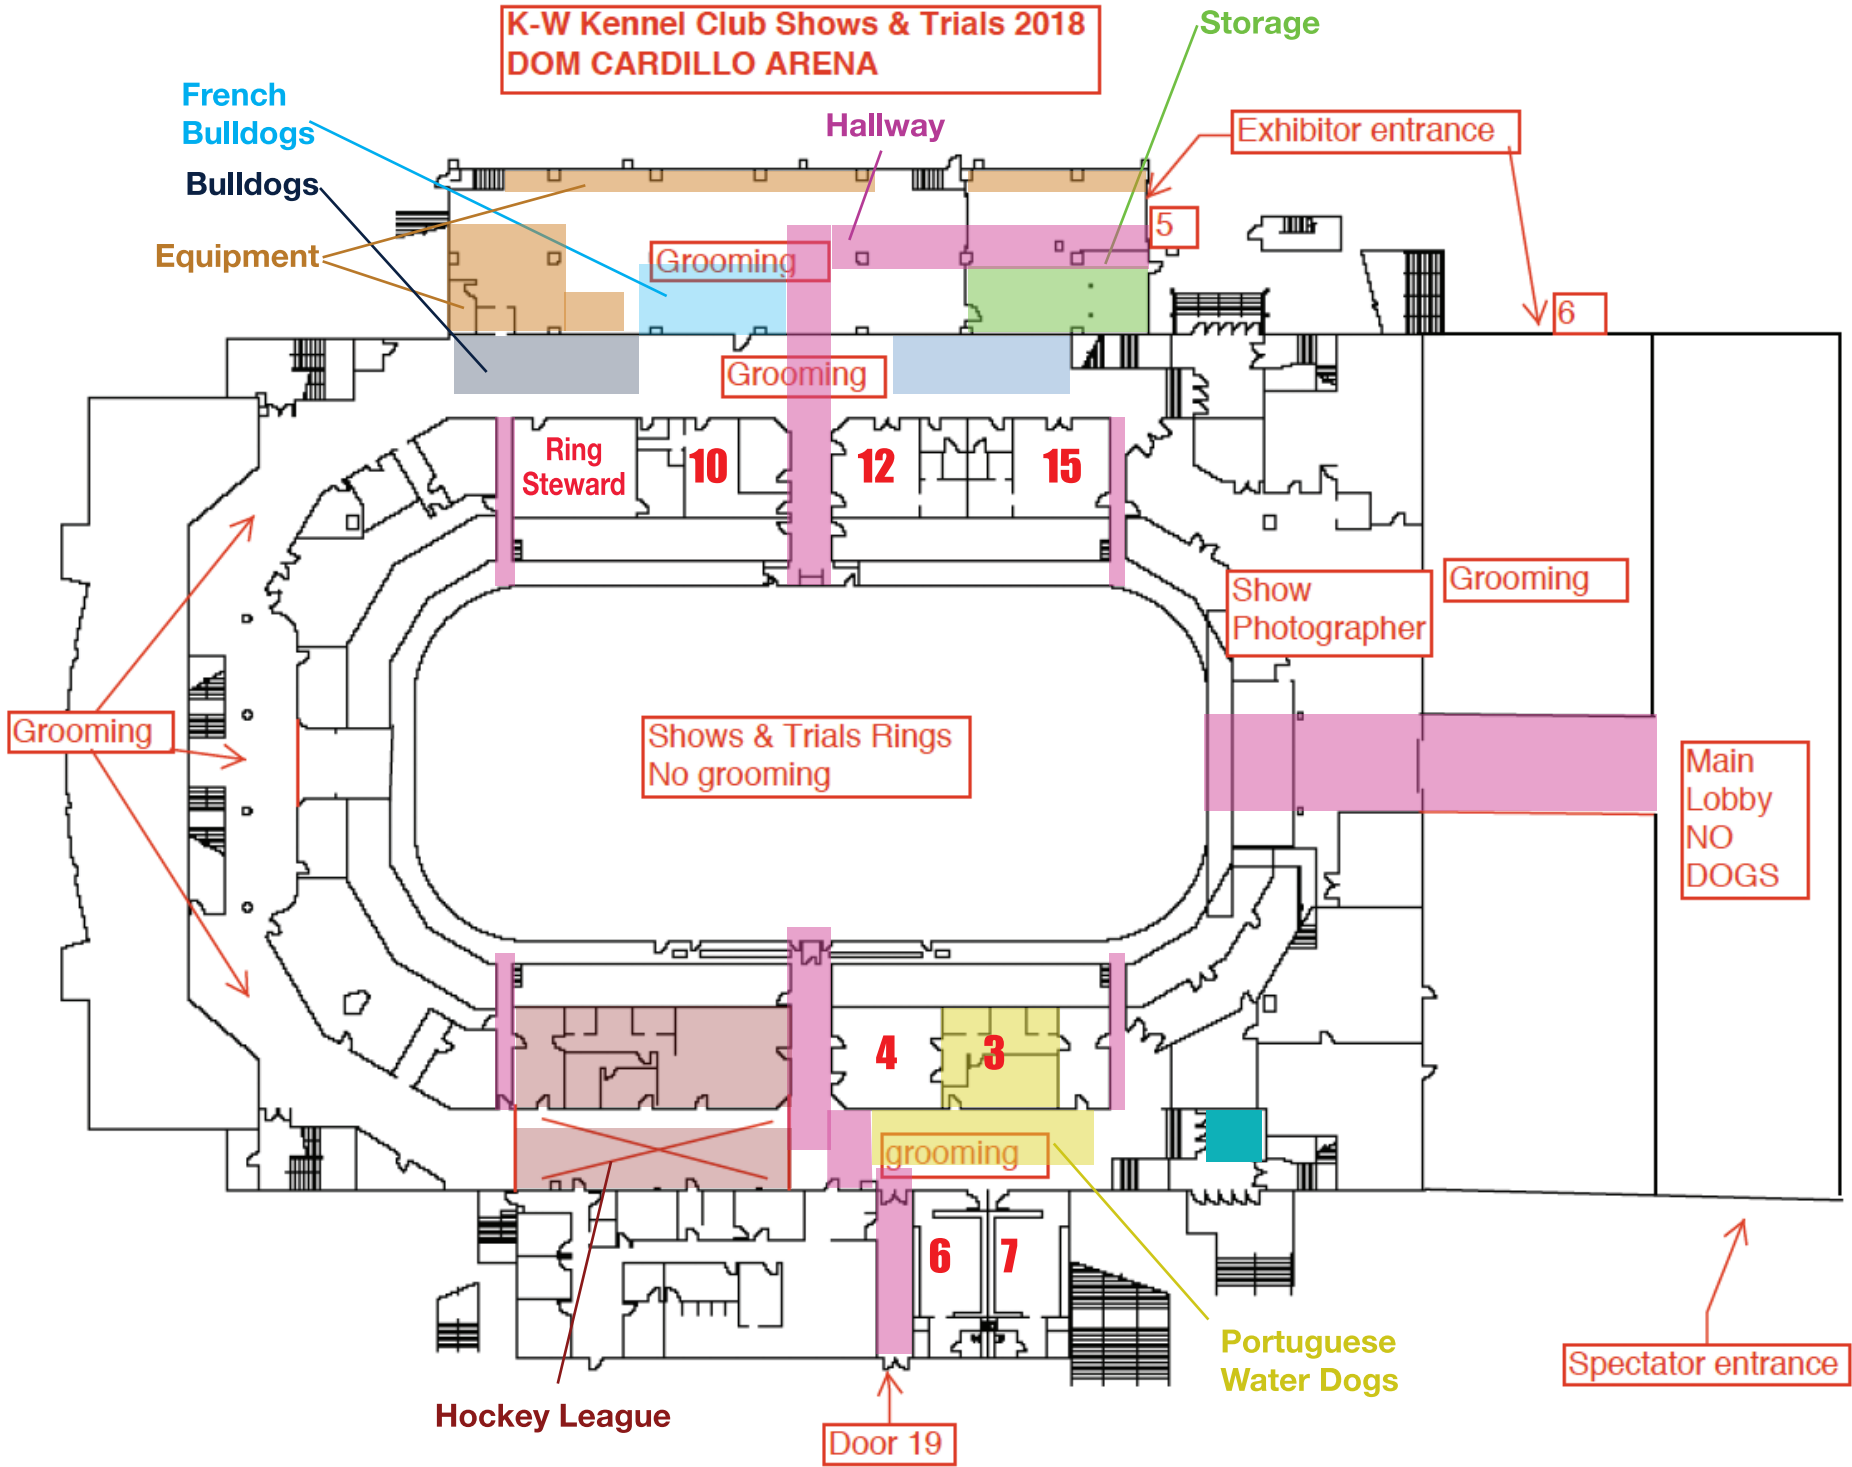

**K-W Kennel Club Shows & Trials 2018
DOM CARDILLO ARENA**