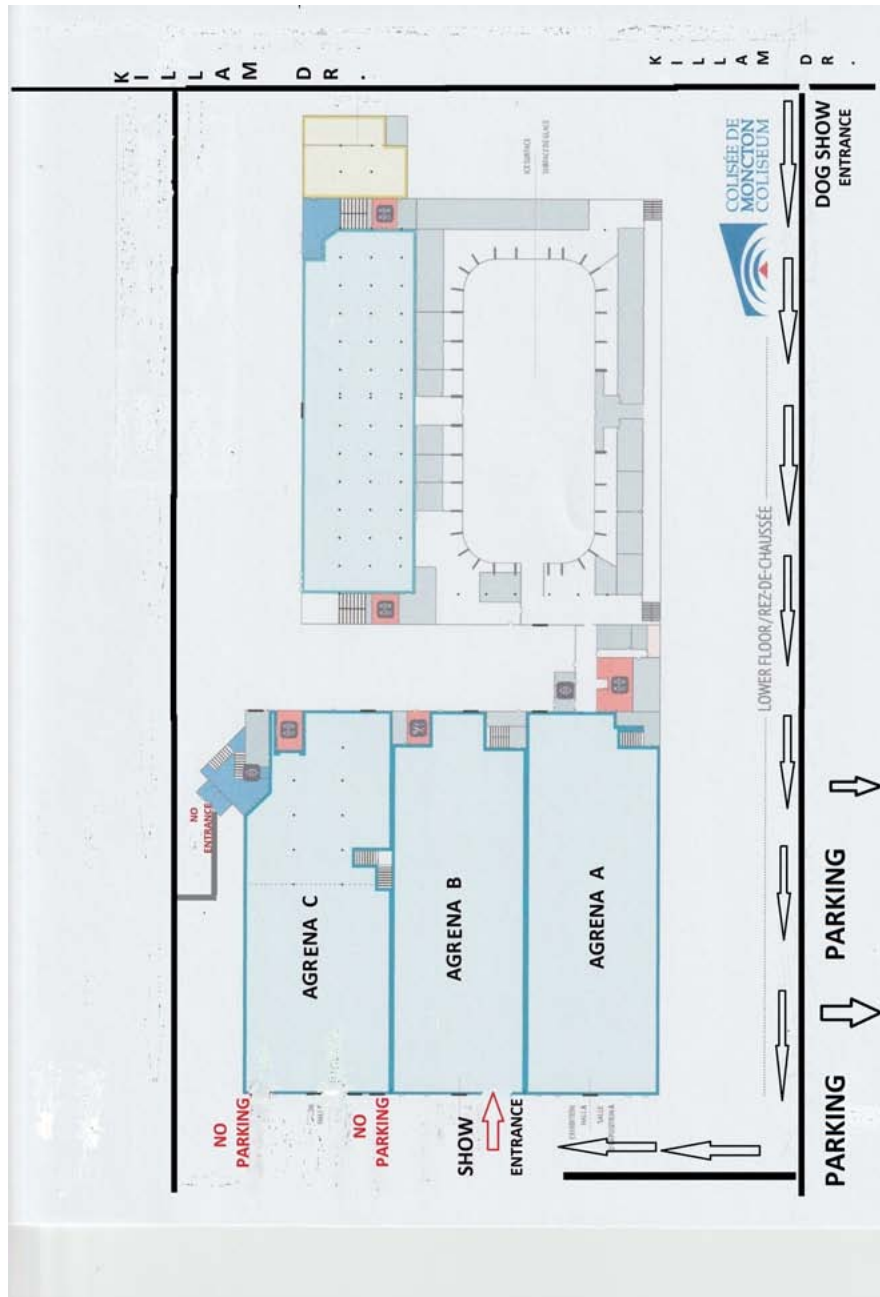

VETERINARIAN
Emergency Veterinarian Service
(Available 24 hours / 7 days a week)

Riverview Animal Hospital
550 Pine Glen Road, Riverview, NB e1B 4X2
506 - 387 - 4015

Directions to Veterinarian from Show Site

Exit parking lot at the show site, right turn onto Killam Drive, cross over overpass and take exit marked Riverview, at traffic circle take second exit to Riverview, go under overpass and take exit onto Route 114 Coverdale Road, second set of lights on the right is the Pine Glen Road.

Ring: 1
Judge: Peter Laventhall-Wolfish
Time: 8:00
Group 3 - Working
0 Akita
0-0-0-0
1 Veterans 1-0
4 Alaskan Malamute