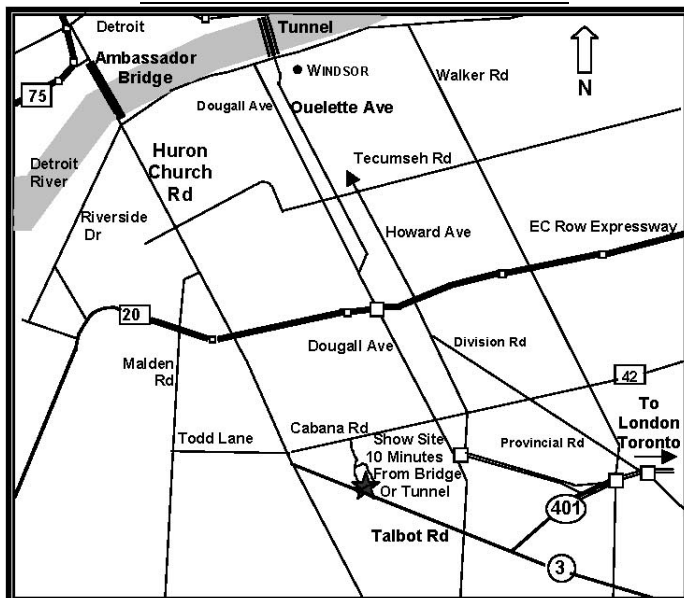

WINDSOR ALL BREED T & T CLUB

Judging Schedule – Saturday & Sunday

March 17, 18, 2012

St. Clair College of Applied Arts & Technology,
2000 Talbot Rd. W., Windsor, Ontario, Canada

DIRECTIONS TO THE SHOW SITE

ACCOMMODATIONS

Cadillac Motel..... 2498 Dougall Ave., Windsor, ON 519-969-9340, 1-888-541-3333
Comfort Inn..... 2765 Huron Church Rd., Windsor, ON 519 – 972-1331
Howard Johnson..... 2130 Division Rd., Windsor, ON 519 – 250-4657
Ivy Rose Motel 2885 Howard Ave., Windsor, ON 519-966-1700
Kenora Motel..... 2030 Huron Church Road, Windsor, ON 519-969-7500
Ramada Inn (Downtown Windsor – limited exercise area),
480 Riverside Drive West, Windsor ON 519-253-4411
Relax Inn – Travelodge 2330 Huron Church Road, Windsor, ON 519-972-1100
Super 8..... 2265 Huron Church Rd., Windsor, ON 519 –968-2389
Towne & Country Motel .. 2883 Huron Church Road, Windsor, ON 519-969-9120