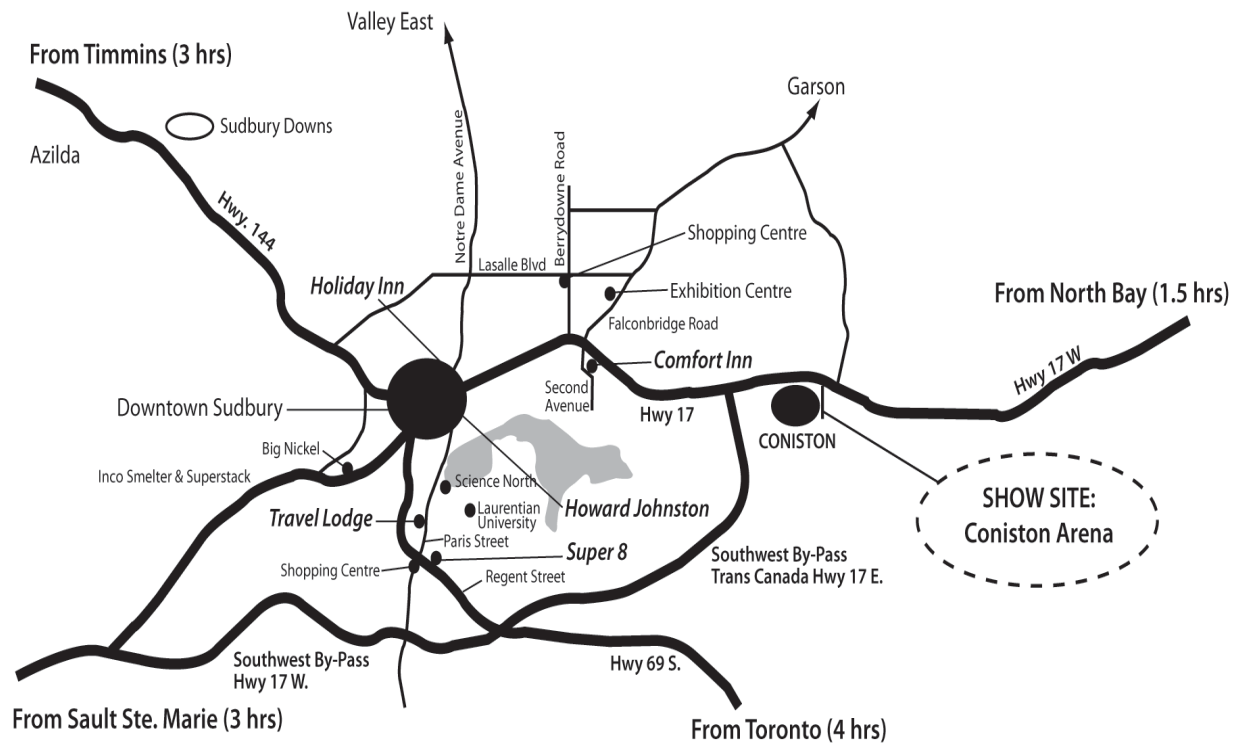

SHOW SECRETARY

MJN Show Services
33 Devonglen Drive
Kitchener ON N2E 1Z6
519-568-8582
email: info@mjnshowservices.com