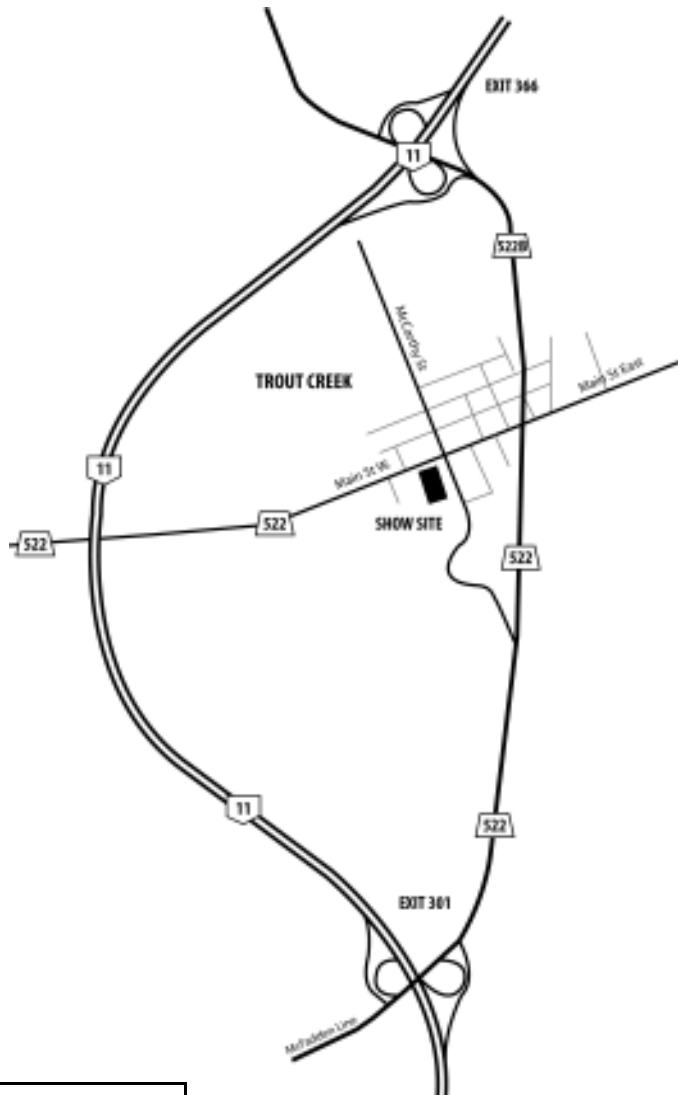

JUDGING SCHEDULE

Saturday, October 8, 2011
Sunday, October 9, 2011
Monday, October 10, 2011

TROUT CREEK COMMUNITY CENTRE
181 Main Street West
Trout Creek, Ontario

Driving Instructions:

From Toronto: Hwy. 400 north approx. 82 km to Hwy. 11 North. Proceed north on Hwy. 11 approx. 195 km to McFadden Line/Hwy. 522 (exit 301). Proceed north on McFadden Line (Hwy. 522) approx. 2 km to Main St. (Trout Creek). Turn left on Main St. (Hwy. 522) and proceed west to arena on the left.

From Sudbury: Hwy. 17 east approx. 120 km to Hwy. 11 South. Proceed south on Hwy. 11 approx. 38 km to Hwy. 522B (exit 366). Turn left on Hemlock Rd. (Hwy. 522B) and proceed south approx. 1.75 km to Main St. (Trout Creek). Turn right on Main St. (Hwy. 522) and proceed west to arena on the left.