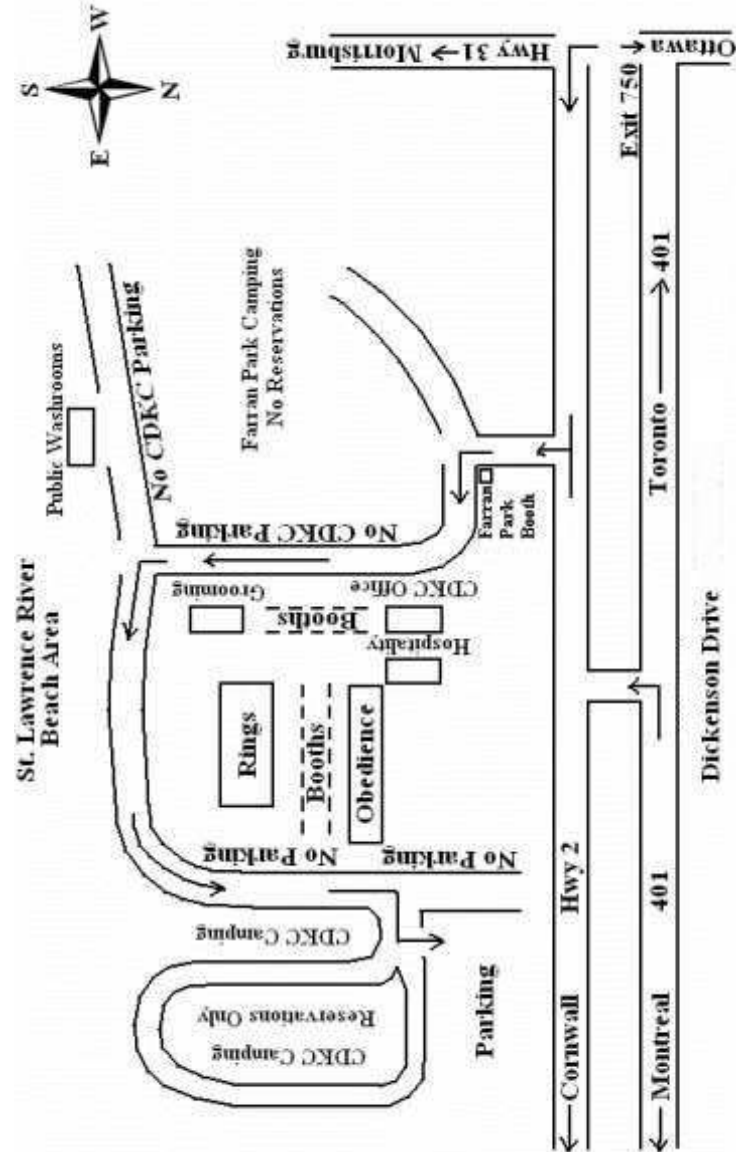

SUNDAY, SEPTEMBER 6, 2015

TRIAL 4 - RING 5

Judge: Mike Calhoun

1:30 pm

- 3 UTILITY B: 125-126-127
- 1 UTILITY A: 100
- 2 OPEN B: 70-71
- 5 NOVICE B: 30-31-32-33-34
- 1 NOVICE A: 13

Total: 12

Exit
770