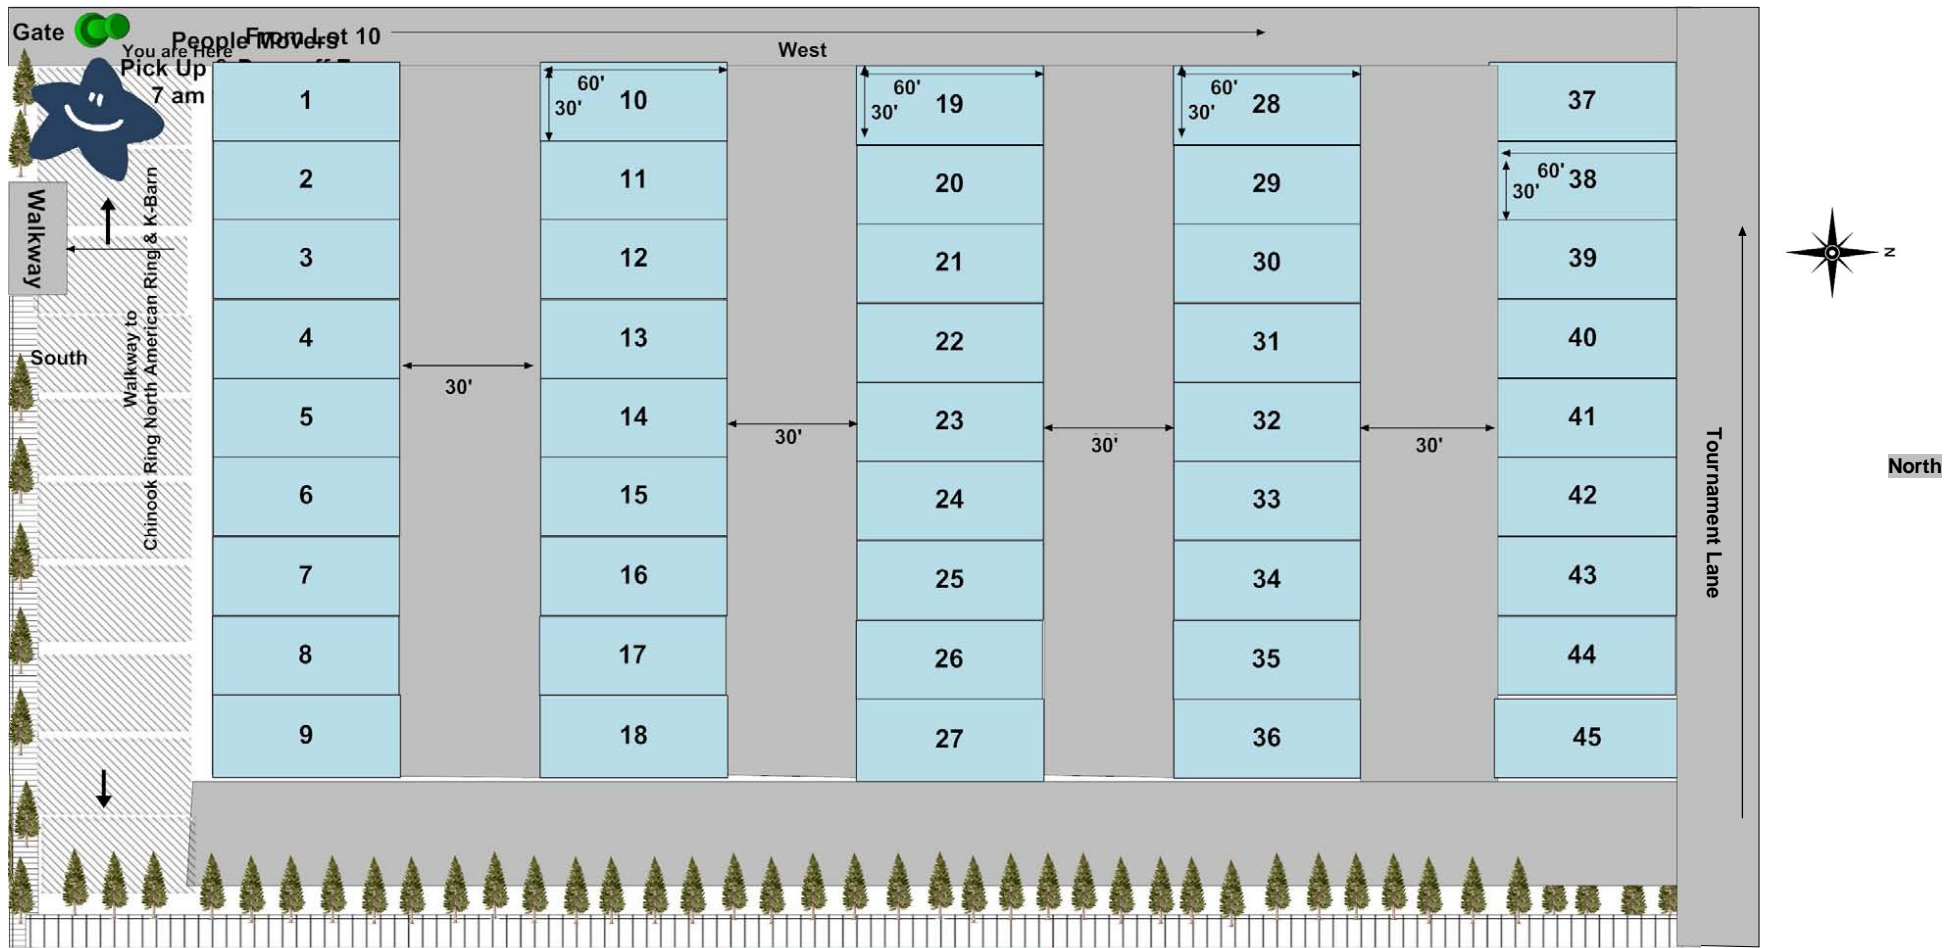

Lot 10 - Grass

Sloped "Drop Off Area
Do Not Enter Please

Vehicle/RV Entrance

East

Vehicle/RV Entrance

78	77	76	75	74	73	72	71	70	69	68	67	66	65	64	63	62	61	60	59	58	57	56	55	54	53	52
51	50	49	48	47	46	45	44	43	42	41	40	39	38	37	36	35	34	33	32	31	30	29	28	27	26	25

West

30'

RV Road to Parking Stalls

24	23	22	21	20	19	18	17	16	15	14	13	12	11	10	9	8	7	6	5	4	3	2
----	----	----	----	----	----	----	----	----	----	----	----	----	----	----	---	---	---	---	---	---	---	---

South

People Movers
Pick Up & Drop off Zone
7 am to 5 pm Daily

East

Lot 11 - Gravel/Grass
Total # of Stalls:
36 Stalls - 60' x 30'