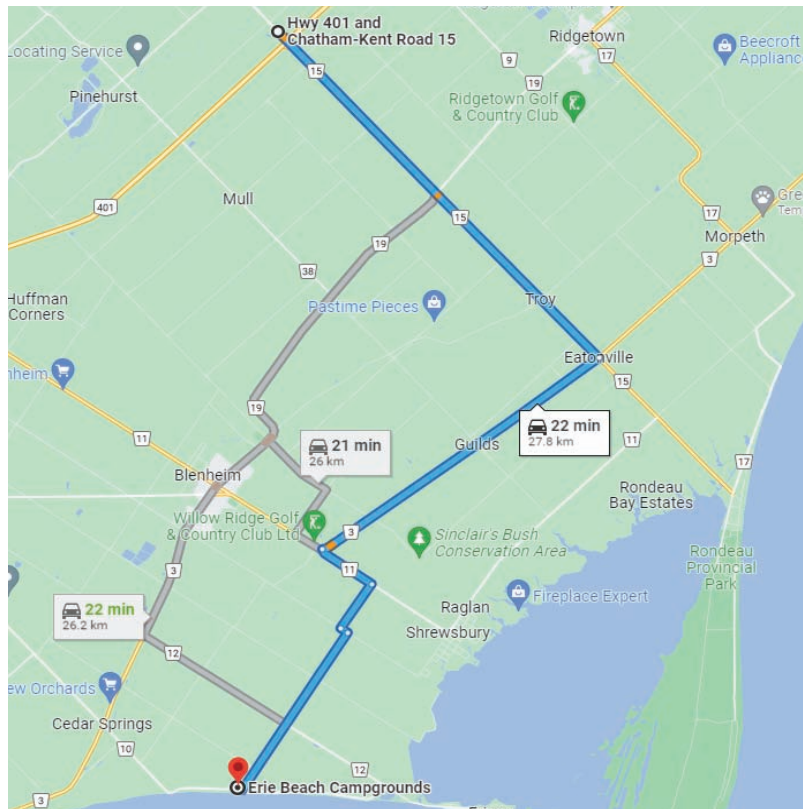

Motels / Hotels

The following motels that allow dogs state that owner/handlers will be held responsible for any and all damage. Dogs must **not** be groomed or bathed in the motel rooms. Owners **must** clean up after their dogs.

Holiday Inn Express & Suites
575 Richmond St., Chatham 519-351-1100

Comfort Inn – Journey’s End Motel
1100 Richmond St., Chatham 519-352-5500

Saxony Motel
521 Grand Ave E Chatham 519-354-4881

Not all establishments accept dogs. Inquiries should be made in each case.

Directions to Show Site

From the East on Hwy 401:

Exit 101 Kent Bridge Rd. / County Rd. 15

Turn left (southeast) on Kent Bridge Rd. / County Rd. 15 (11.5km)

Turn right onto Chatham-Kent County Rd 3 (8.4km)

Turn left onto Communication Rd/Chatham-Kent County Rd 11 (signs for County Rd 11/Communication Road/Shrewsbury)(1.5km)

Turn right onto Bisnett Line (1.4km)

Turn left onto Fargo Rd(200m)

Turn right onto Bisnett Line(4.8km)

Turn right onto Erie Shore Dr/Towanda Blvd/Chatham-Kent County Rd 10(120m)

Show site / campground will be on your left.