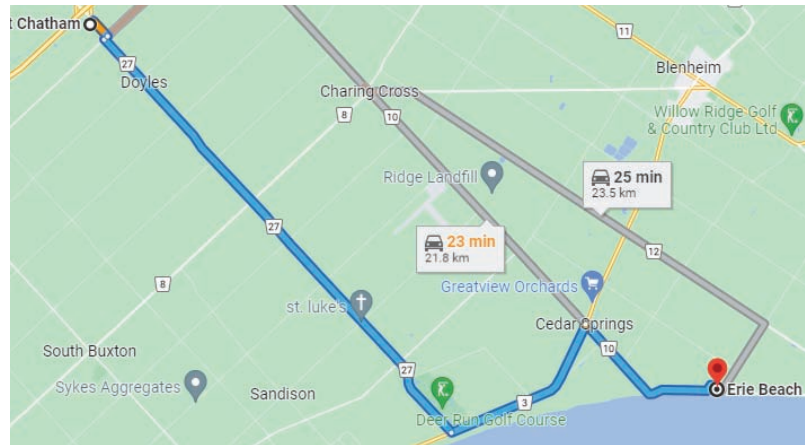

From the West on Hwy 401:

Exit 81 Bloomfield Rd. / County Rd. 27

Head southeast on Bloomfield Rd Bet/Chatham-Kent County Rd 27 toward 8 Line/Chatham-Kent County Rd 14 (550 m)

Turn right onto 8 Line/Chatham-Kent County Rd 14 (signs for North Buxton/Fletcher/Merlin) (110 m)

Turn left onto Bloomfield Rd Bet/Chatham-Kent County Rd 27 (signs for County Rd 27/Bloomfield Road S) (13.2 km)

Turn left onto Chatham-Kent County Rd 3 (4.6 km)

Turn right onto Charing Cross Rd/Chatham-Kent County Rd 10 (signs for County Road 10/Charing Cross Road/Erie Beach) (4.2km)

Show site / campground will be on your right.

Camping

There should be AMPLE space for everyone. Plenty of nicely shaded sites have water and electric and are close to the rings. No sewer hookup. Showers and washrooms are available on-site.

Camping fee will be collected by e-transfer at the time of reservation or cash upon arrival. Reservations are recommended but not required. Campsites may be reserved for day parking and for use of the power.

Fee is set by the campground owner and subject to change. At the time of publishing of the premium the fee is $45 per night or $110 for Thursday to Sunday.

Photos of the campground can be viewed on our facebook page <https://www.facebook.com/KentKennelClub/photos>.

Campsite passes must be clearly displayed in a window.

For reservations email Jennifer Kastein at nordicstormalaskanmalamutes@gmail.com.

Please provide your camper/vehicle(s) type, size, and phone number.